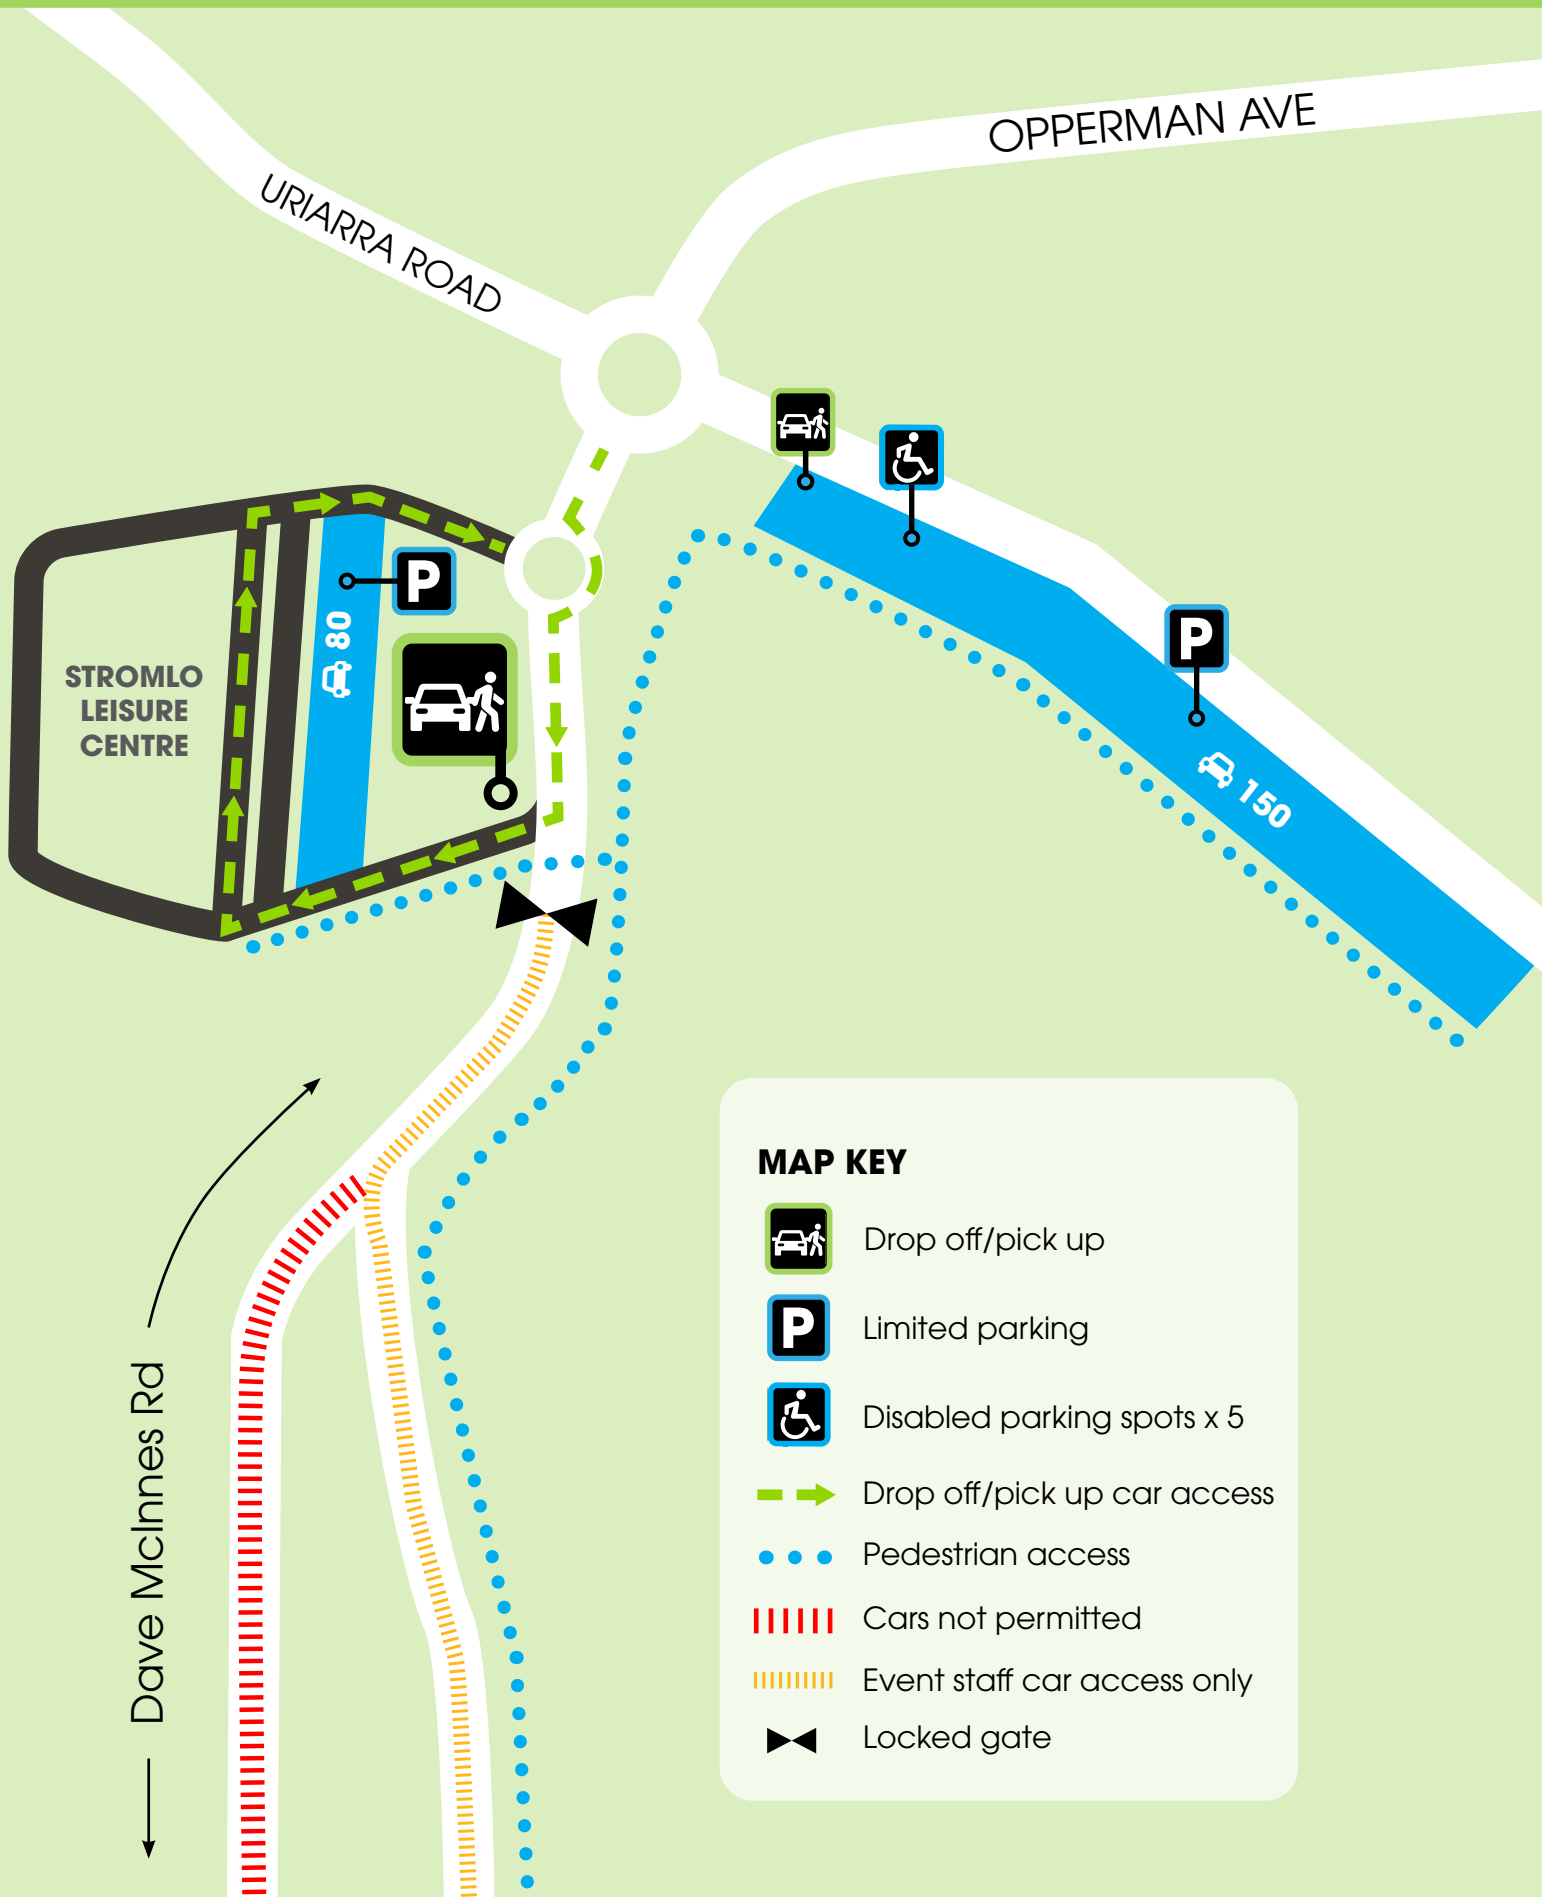

BEST OPTION

DROP OFF/PICK UP

PARKING IS VERY LIMITED

MAP KEY

Drop off/pick up

Limited parking

Disabled parking spots x 5

Drop off/pick up car access

Pedestrian access

Cars not permitted

Event staff car access only

Locked gate